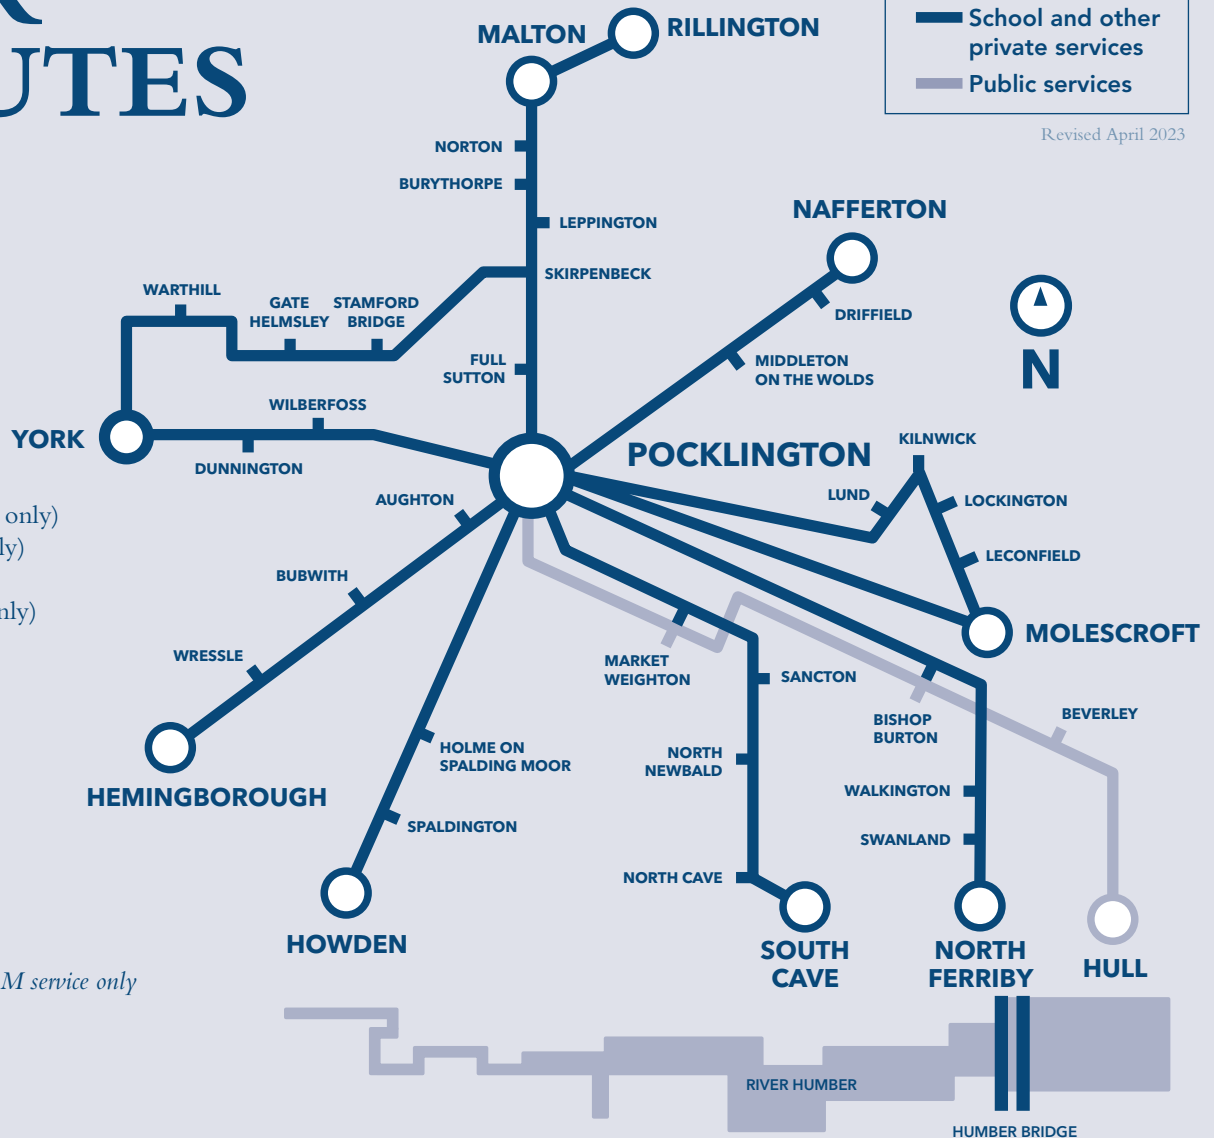

OUR ROUTES

Key

- School and other private services
- Public services

Revised April 2023

COACHES & MINIBUSES

From York

Leeman Road (AM only)
 Water End (AM only)
 B&Q Hull Road
 Dunnington (PM only)
 Stamford Bridge
 Full Sutton
 Fangfoss
 Pocklington

From Wheldrake

Wheldrake
 Elvington
 Dunnington
 Wilberfoss
 Pocklington
This is currently an AM service only

From Hull

North Ferriby
 Swanland
 Walkington
 Bishop Burton
 Pocklington

From Rillington

Malton
 Norton
 Burythorpe
 Pocklington

From Nafferton

Driffield
 Middleton-on-the-Wolds

From Hemingbrough

Hemingbrough
 Wressle
 Breighton
 Bubwith
 Harlthorpe
 Aughton
 Pocklington

From Molescroft

Molescroft
 Leconfield
 Lockington
 Kilnwick
 Lund
 Pocklington

Please contact the
 Transport Manager
 01759 321200

EAST YORKSHIRE BUS COMPANY PUBLIC TRANSPORT

From Central & North Hull

X46/X47
 Hull
 Beverley
 Bishop Burton
 Market Weighton
 Shiptonthorpe
 Pocklington